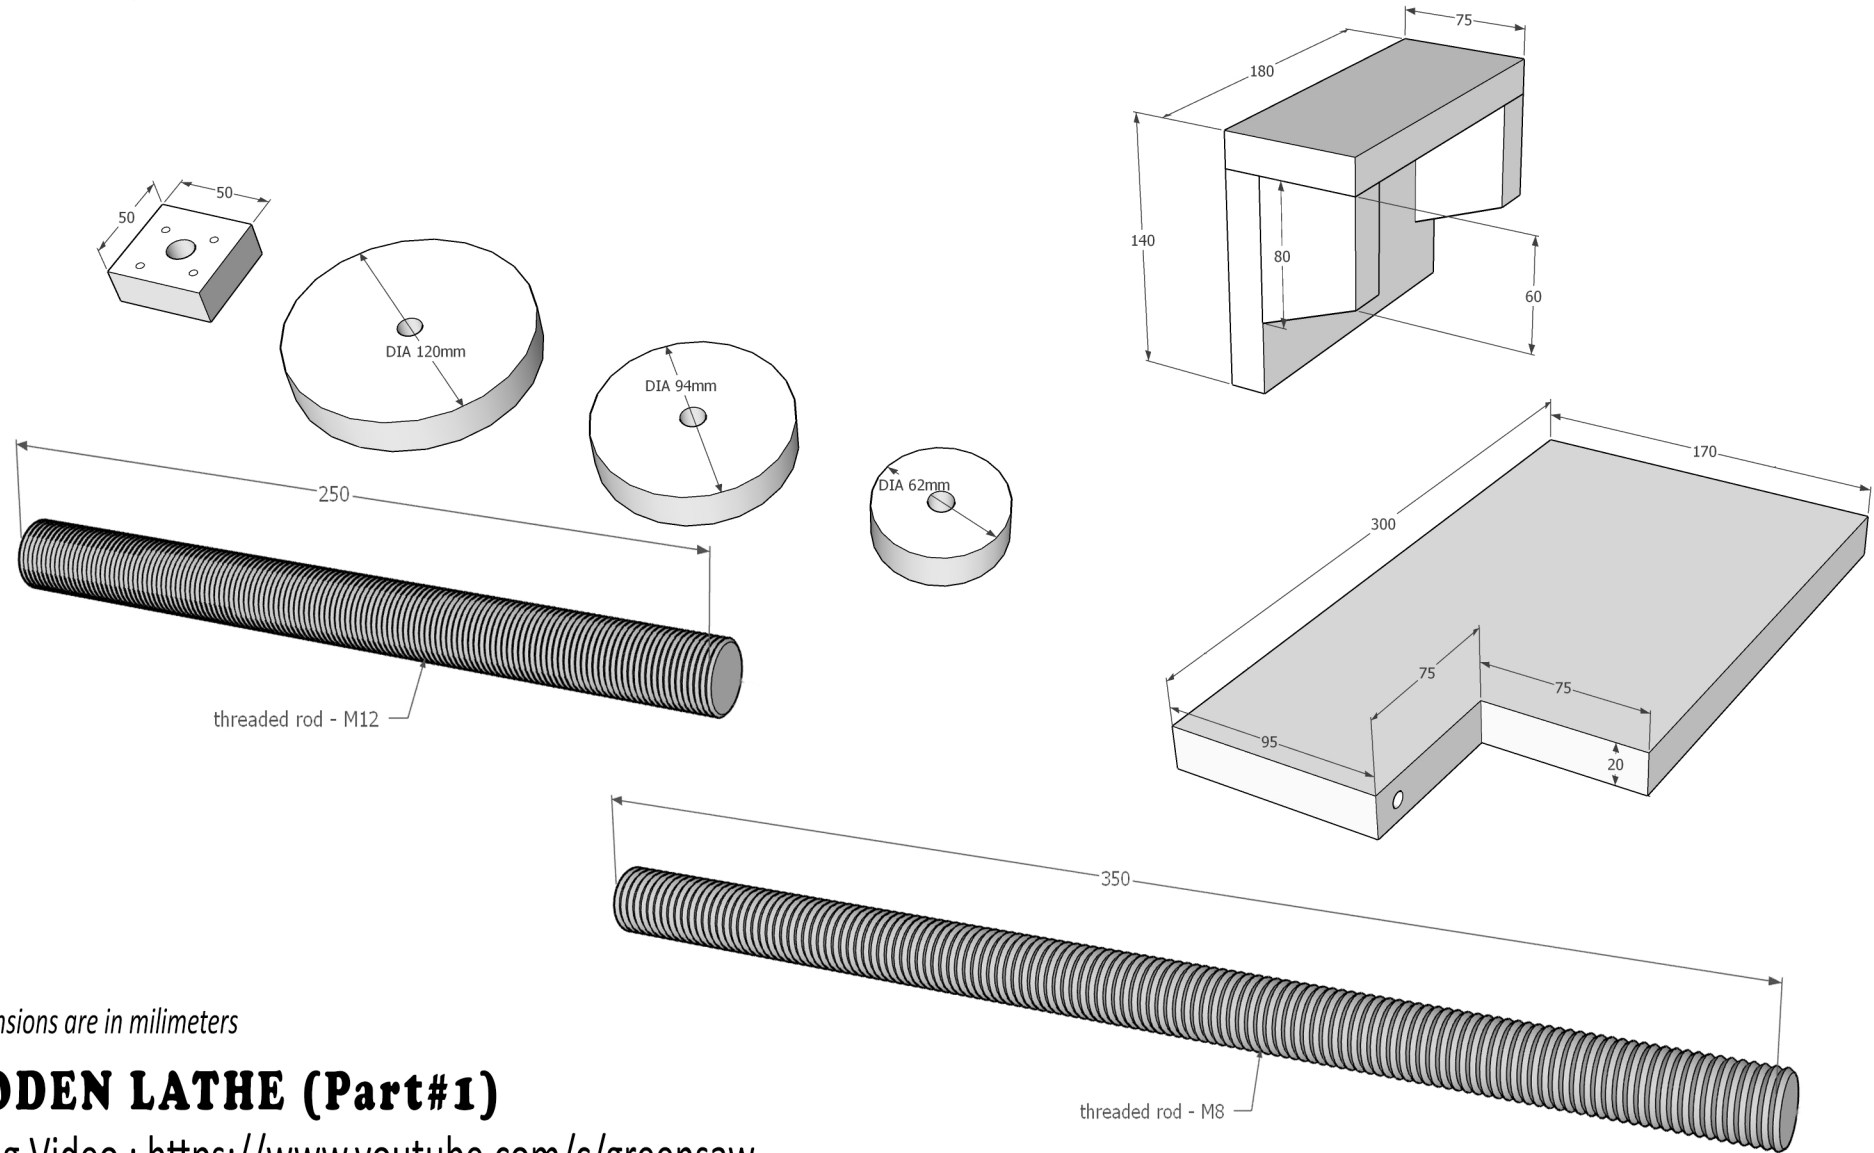

GREENSAW

All Dimensions are in millimeters

WOODEN LATHE (Part#1)

Making Video : <https://www.youtube.com/c/greensaw>

Downloaded from www.greensawdiy.com

Instagram : https://www.instagram.com/greensaw_diy/

Facebook : <https://www.facebook.com/greensawdiy/>

Pinterest : https://www.pinterest.com/greensaw_diy/

All Dimensions are in millimeters

WOODEN LATHE (Part#1)

Making Video : <https://www.youtube.com/c/greensaw>

Downloaded from www.greensawdiy.com

Instagram : https://www.instagram.com/greensaw_diy/