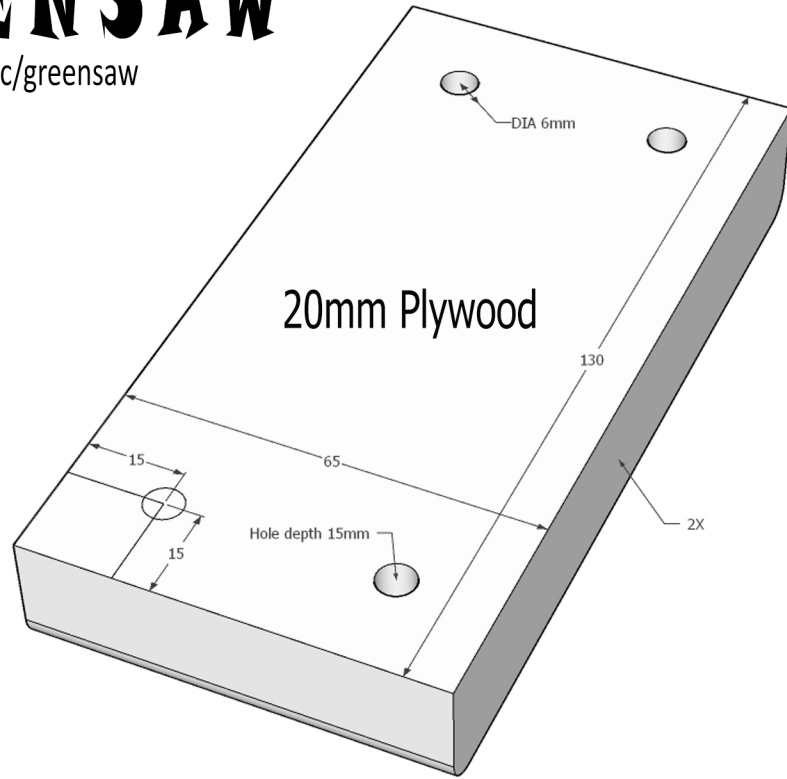

<https://www.youtube.com/c/greensaw>

Dimensions

4X M6 Threaded Rod 50mm

4X M6 Plain Washer

4X M6 Hex nut

All Dimensions are in millimeters

## 130mm Sanding Block

Making Video : [https://youtu.be/-Dmnjd\\_2Fm8](https://youtu.be/-Dmnjd_2Fm8)

Downloaded from [www.greensawdiy.com](http://www.greensawdiy.com).

Instagram : [https://www.instagram.com/greensaw\\_diy/](https://www.instagram.com/greensaw_diy/)