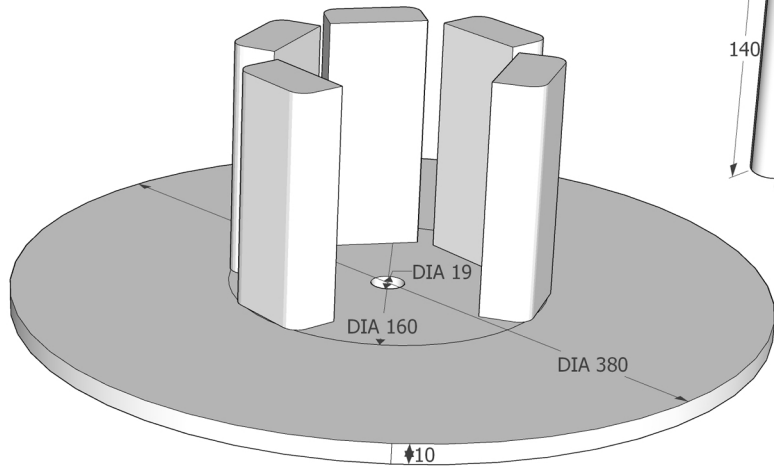

<https://www.youtube.com/c/greensaw>

Dimensions

All Dimensions are in millimeters

Extension Cable Reel

Making Video : https://youtu.be/t2W_ubfRXZE

Downloaded from <http://www.greensawdiy.com>

Instagram : https://www.instagram.com/greensaw_diy/