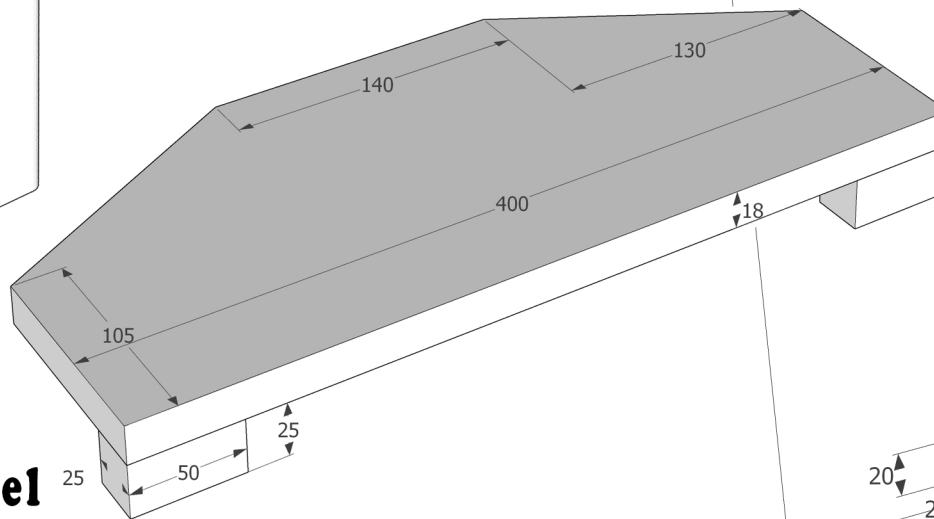

<https://www.youtube.com/c/greensaw>

Dimensions

All Dimensions are in millimeters

Extension Cable Reel

Making Video : https://youtu.be/t2W_ubfRXZE

Downloaded from <http://www.greensawdiy.com>

Instagram : https://www.instagram.com/greensaw_diy/