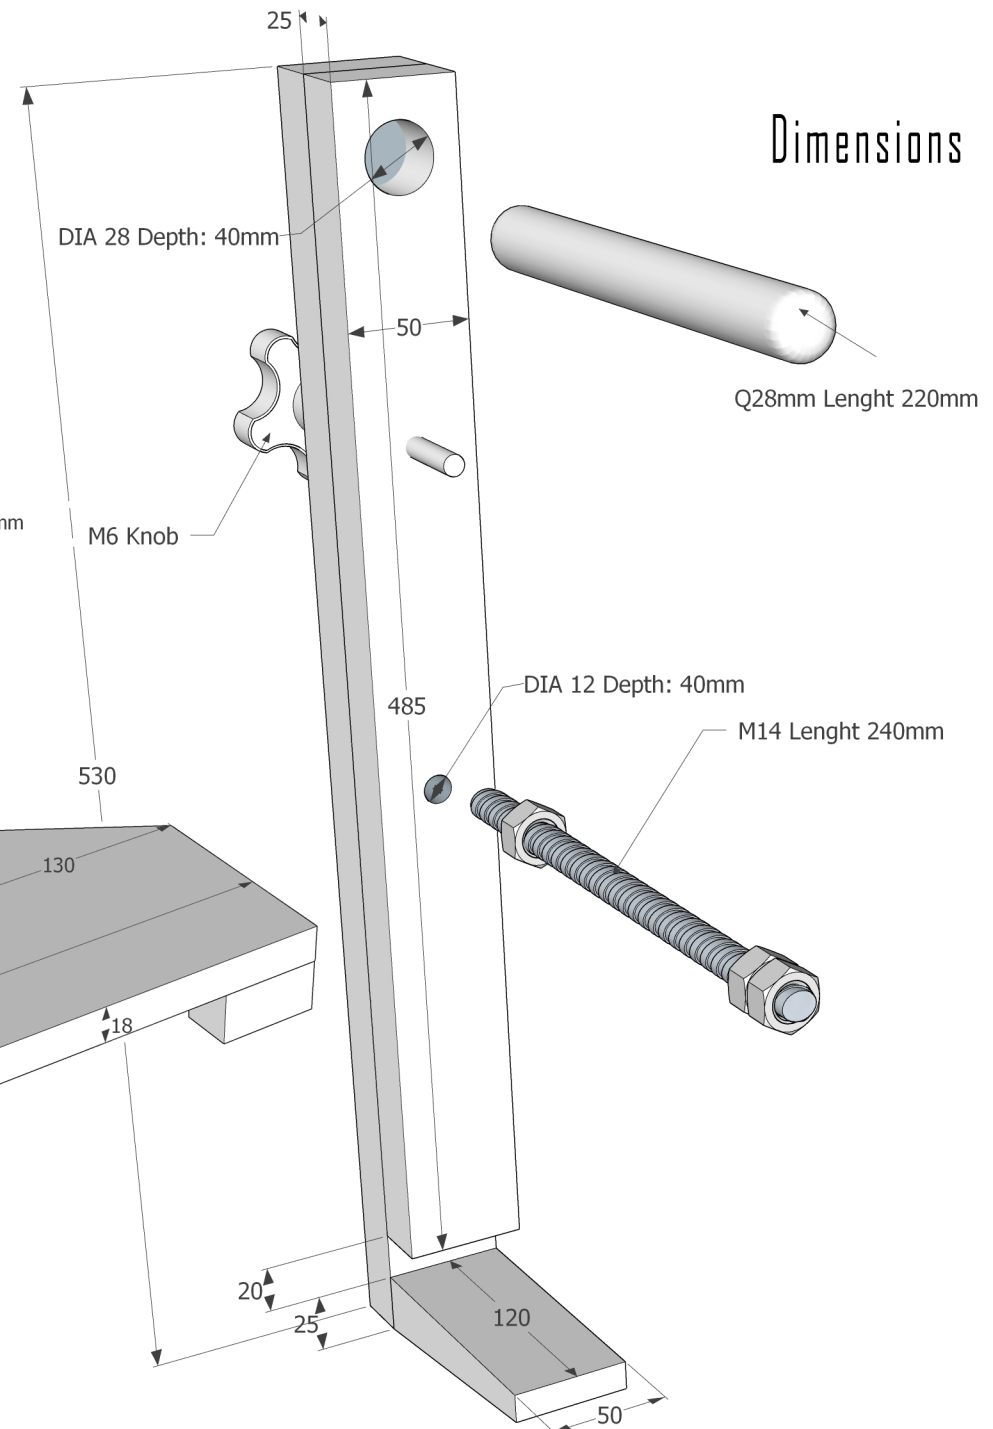

<https://www.youtube.com/c/greensaw>

Dimensions

All Dimensions are in millimeters

Extension Cable Reel

Making Video : https://youtu.be/t2W_ubfRXZE

Downloaded from <http://www.greensawdiy.com>

Instagram : https://www.instagram.com/greensaw_diy/