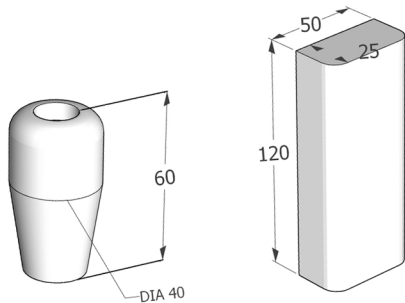

<https://www.youtube.com/c/greensaw>

Dimensions

All Dimensions are in millimeters

Extension Cable Reel

Making Video : https://youtu.be/t2W_ubfRXZE

Downloaded from <http://www.greensawdiy.com>

Instagram : https://www.instagram.com/greensaw_diy/