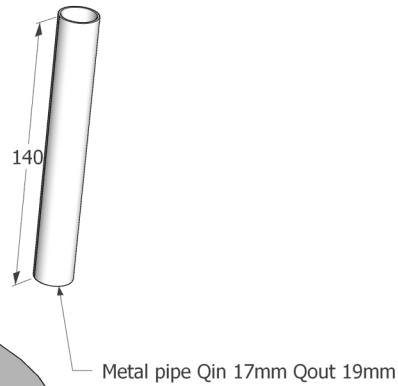

<https://www.youtube.com/c/greensaw>

Dimensions

All Dimensions are in millimeters

Extension Cable Reel

Making Video : https://youtu.be/t2W_ubfRXZE

Downloaded from <http://www.greensawdiy.com>

Instagram : https://www.instagram.com/greensaw_diy/