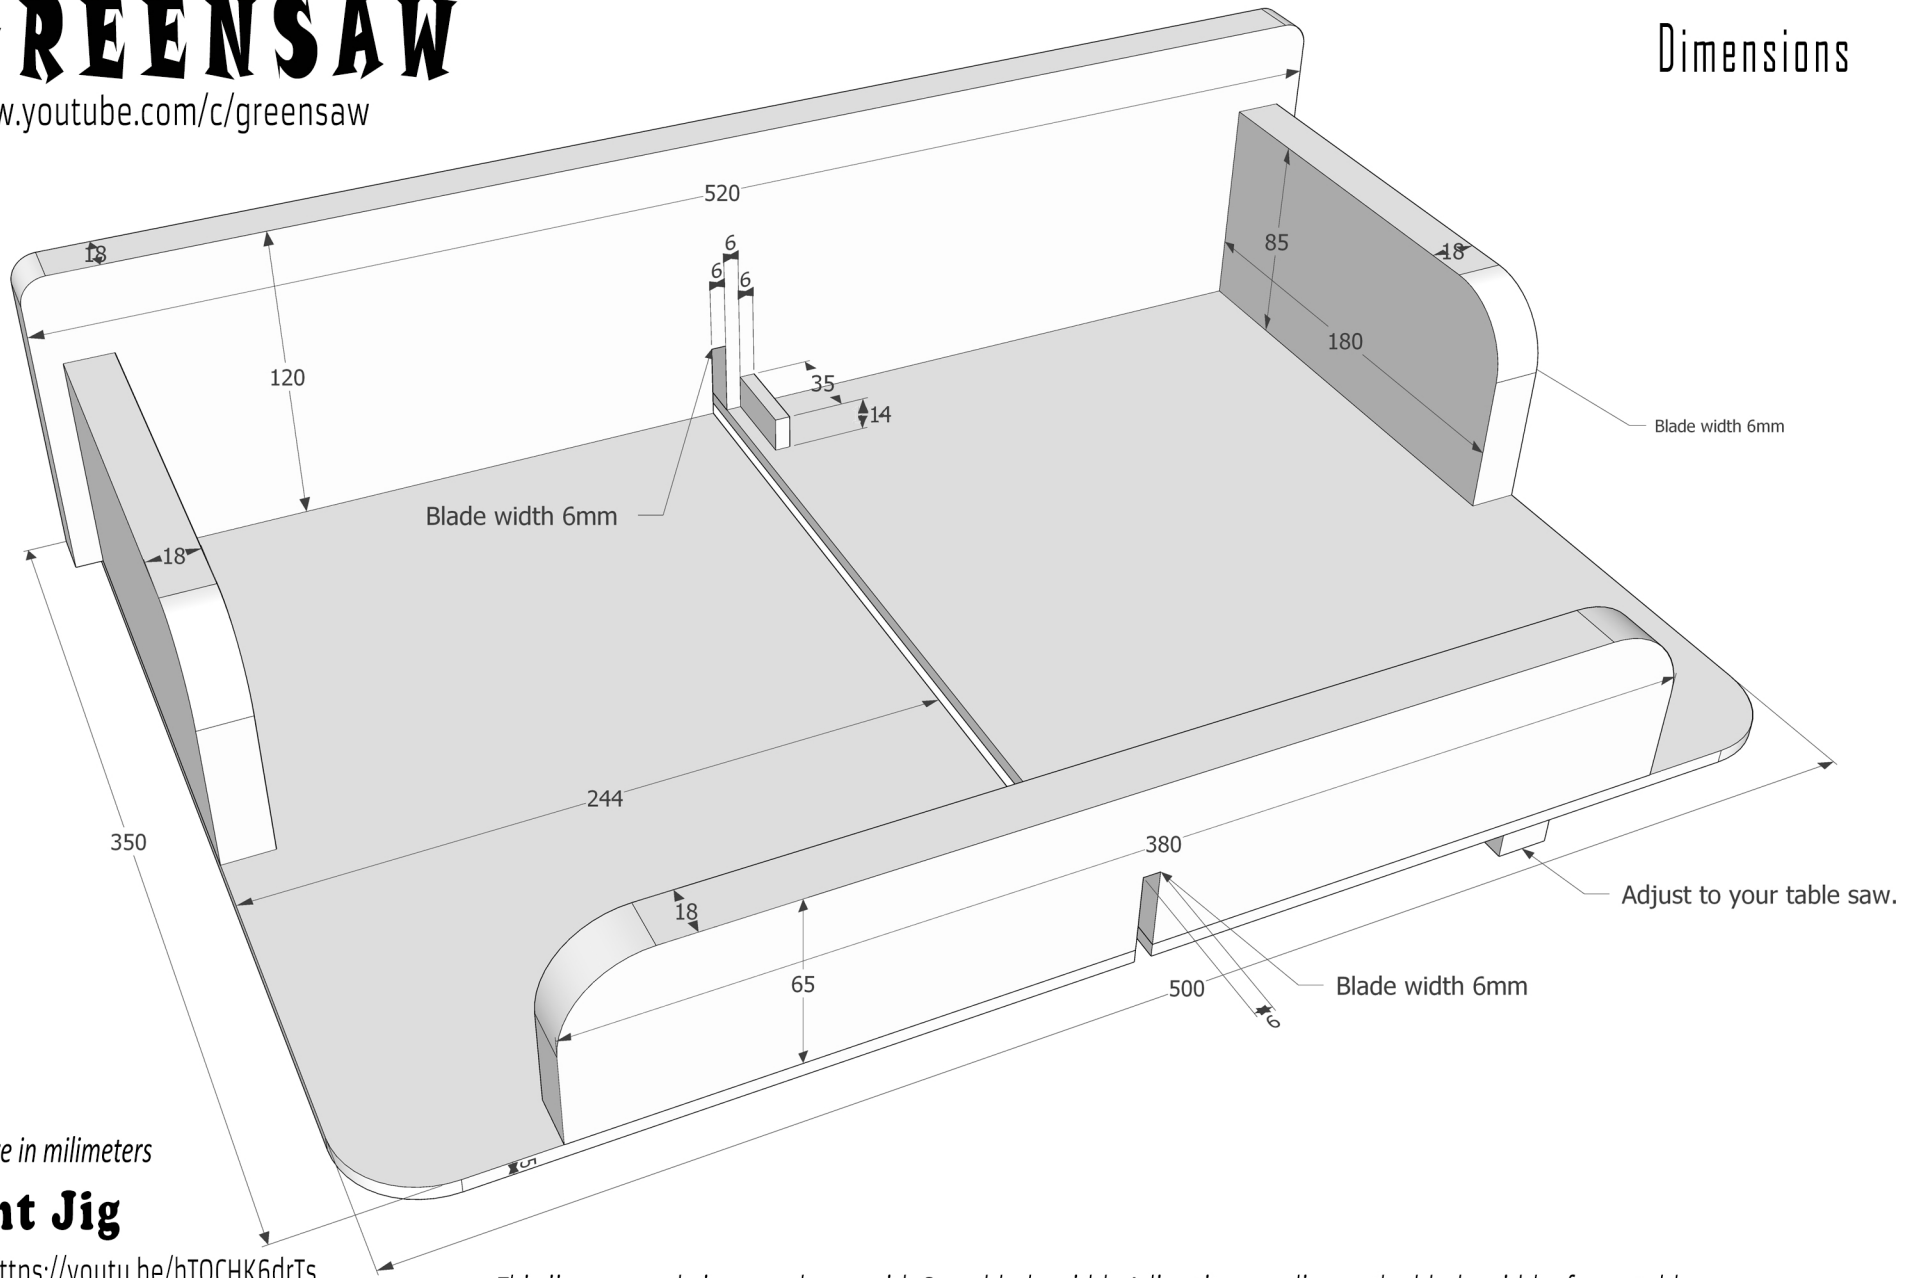

<https://www.youtube.com/c/greensaw>

Dimensions

All Dimensions are in millimeters

Box Joint Jig

Making Video : <https://youtu.be/hTOCHK6drTs>

Downloaded from <http://www.greensawdiy.com>

Instagram : https://www.instagram.com/greensaw_diy/

This jig was made in accordance with 6mm blade width. Adjust it according to the blade width of your table saw.

Facebook : <https://www.facebook.com/greensawdiy/>

Pinterest : https://www.pinterest.com/greensaw_diy/