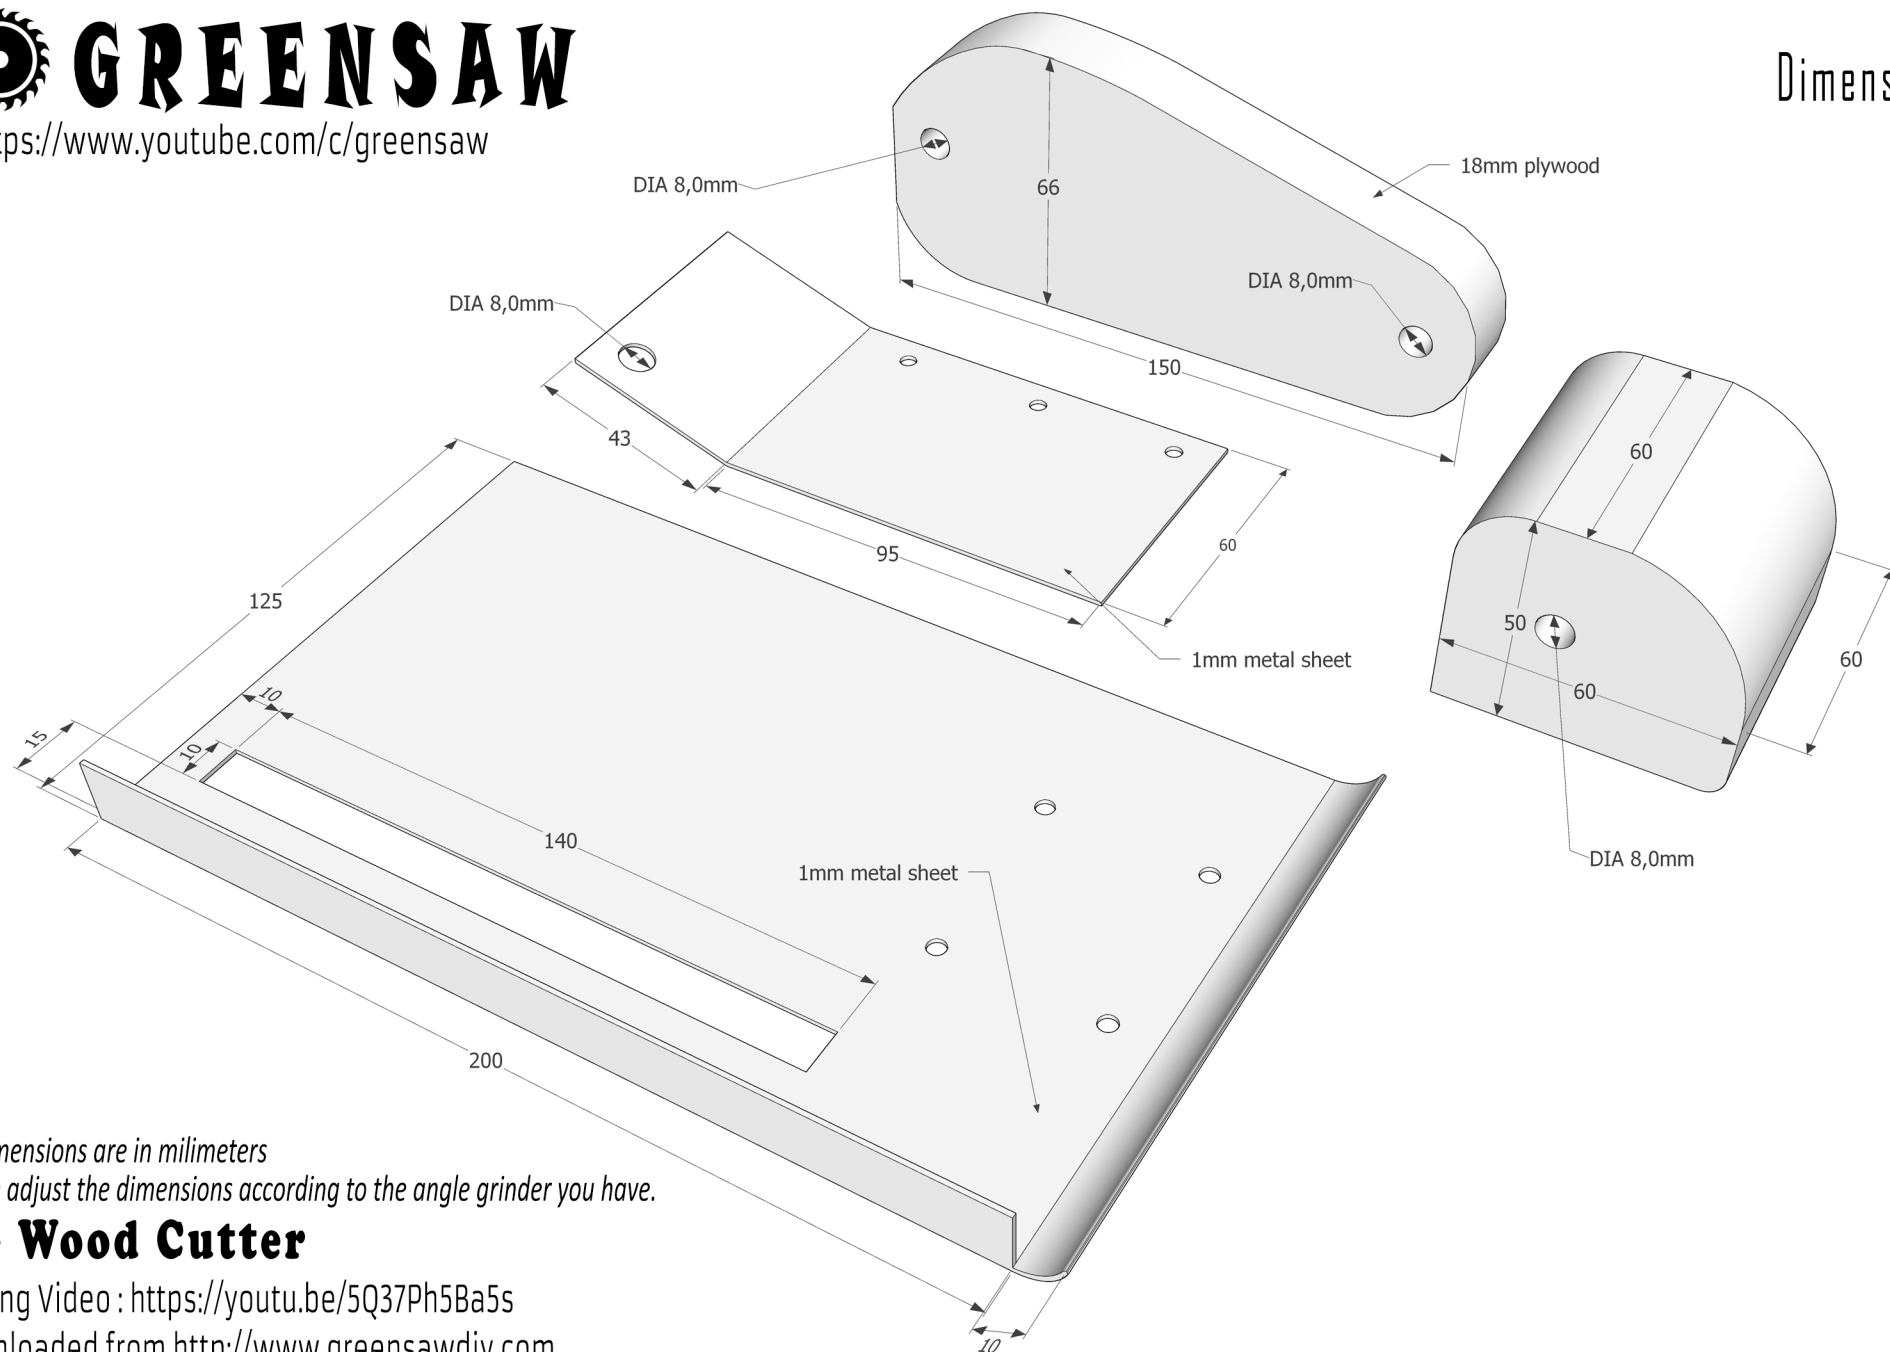

<https://www.youtube.com/c/greensaw>

Dimensions

All Dimensions are in millimeters
Please adjust the dimensions according to the angle grinder you have.

AG Wood Cutter

Making Video : <https://youtu.be/5Q37Ph5Ba5s>